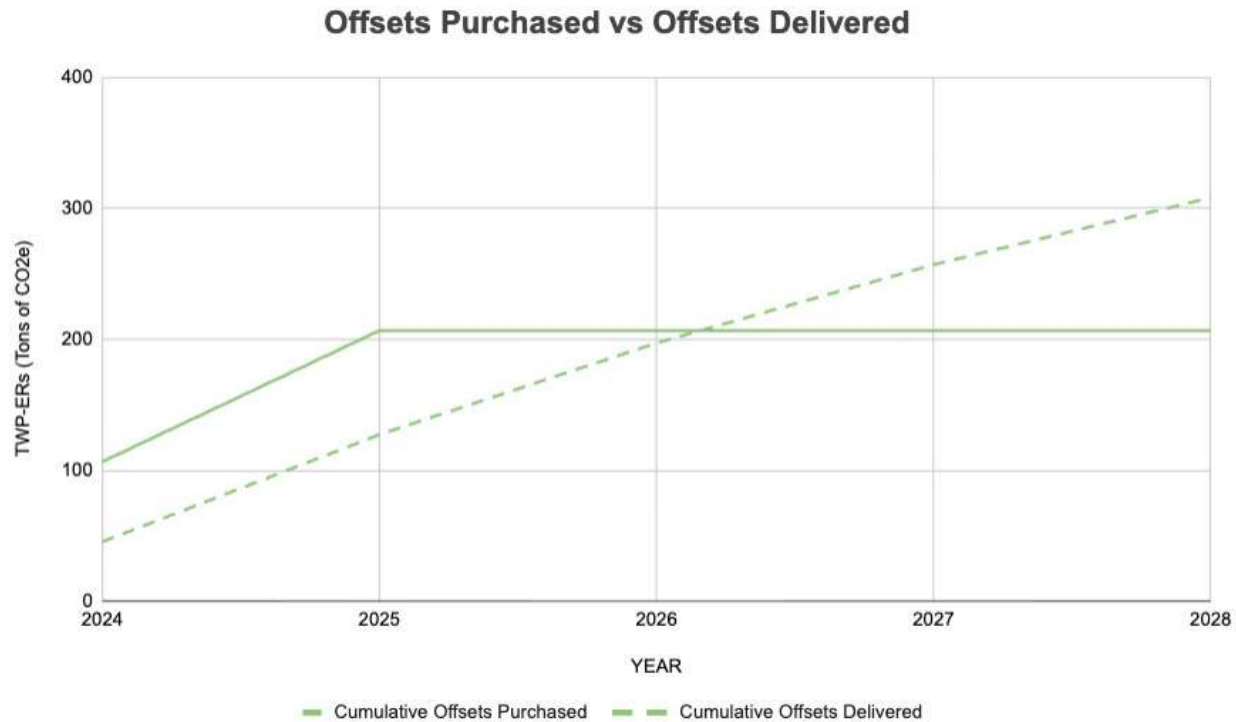

ADAMANTINE SPINE MOVING CO₂ OFFSET DASHBOARD

Emissions reductions only happen as cookstoves get used. When we receive your carbon offset donations, we put those funds to work, and track the emissions reductions generated in real time over the following five years. In this graph, you can see the performance of your carbon offset investment compounding over time, based on a set of variables that we adjust as we learn about conditions and performance on the ground.